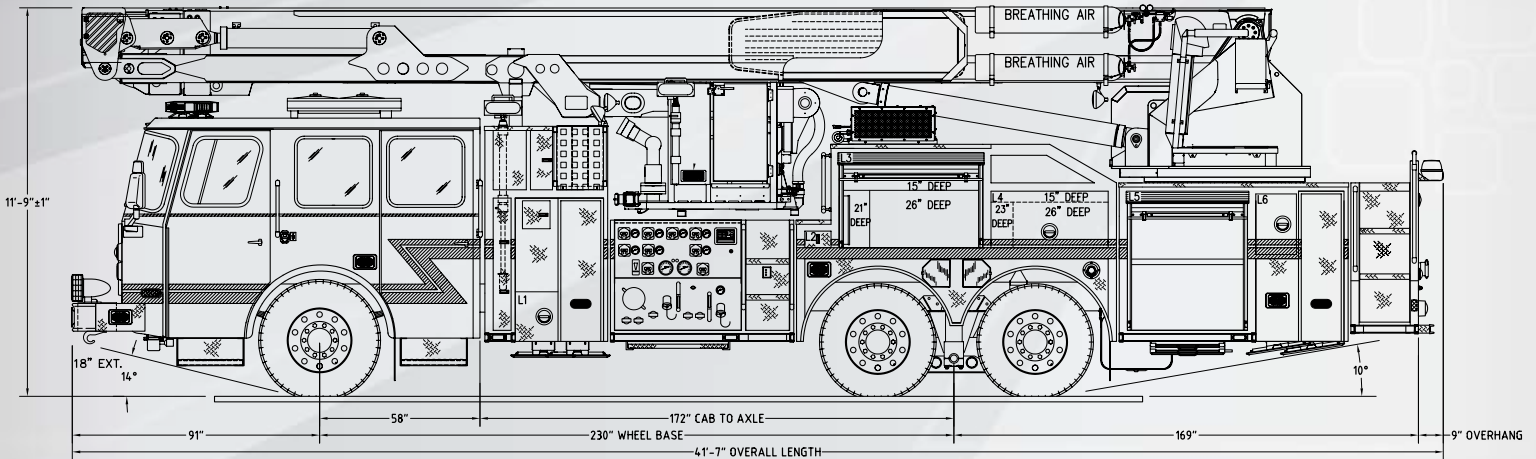

BRONTO RLP

Enclosed ground ladder storage.

BRONTO RLP FEATURES

- Rear enclosed storage for 115' of ground ladders
- Extruded-aluminum body with up to 148 cu. ft. storage (short hosebed)
- Waterous® S100 pump with up to 2000-GPM rating
- 11'-9" travel height (RLP 100' and 114'), 12'-4" travel height (RLP 134')
- Medium door Cyclone® II chassis
- Backboard storage standard with pump models

BRONTO RLP OPTIONS

- Roll-up doors
- Hydraulic generators
- Direct injection foam systems
- In-cab medical cabinets
- Cord reel / backboard compartments
- Long or short hosebed
- Truck company no tank / no pump body