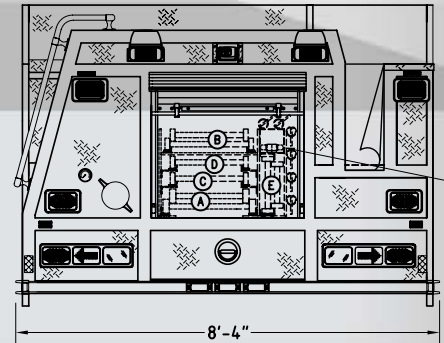

Newly designed turntable and platform control consoles.